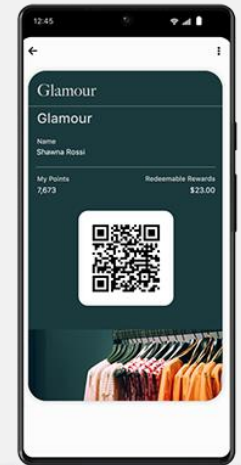

eCommerce connected

Who We Are

TranslatorHQ are a part of Timeframe; providing specialist eCommerce technology, solutions, consulting, and business advisory services. Proudly based in Australia with offices in the US, and operating for 20 years.

Who We Work With

A global client base spanning Asia Pacific, North and South America and Western Europe. Our clients consist of innovative small, medium and large businesses. Businesses expecting outstanding solutions to unique requirements.

Other Services

TranslatorHQ provide many integrations for all leading eCommerce platforms. We offer links to customer engagement, loyalty and shipping. We also have a special migration assistance, liquid changes, metafield functionality, and custom programming.

Pass Creator by Boost Commerce allows businesses operating Retail Express to implement their own branded electronic loyalty card.

Customers will appreciate:

- ✓ Convenience
- ✓ Easy to understand
- ✓ A real cash value
- ✓ Real time updates

Maximise business opportunities:

- ✓ Increase retention, reduce churn
- ✓ Turn retention into an acquisition tool
- ✓ Increase trust
- ✓ Enhance sourcing of customer analytics
- ✓ Own buyer journey data
- ✓ Customers become organic brand ambassadors
- ✓ Engage and motivate customers
- ✓ Build relationships
- ✓ FOMO – leverage exclusivity
- ✓ Combat market competition
- ✓ Direct product comparisons based on price fade away

At POS:

1. Customers present their electronic loyalty card
2. Staff scan the bar code on the loyalty card – quick, accurate, simple
3. Zero security risks – mobile numbers not spoken aloud at POS (some programs)
4. Transaction continues as usual
5. Customer has live access, to their points and offers, on their smart device
6. You have access to push notifications.

Additional Connections

We are able to connect your Retail Express and Pass Creator to:

Klaviyo, or
Mail Chimp.

This gives unprecedented access to in app push notifications, keeping your customers well informed and activated.